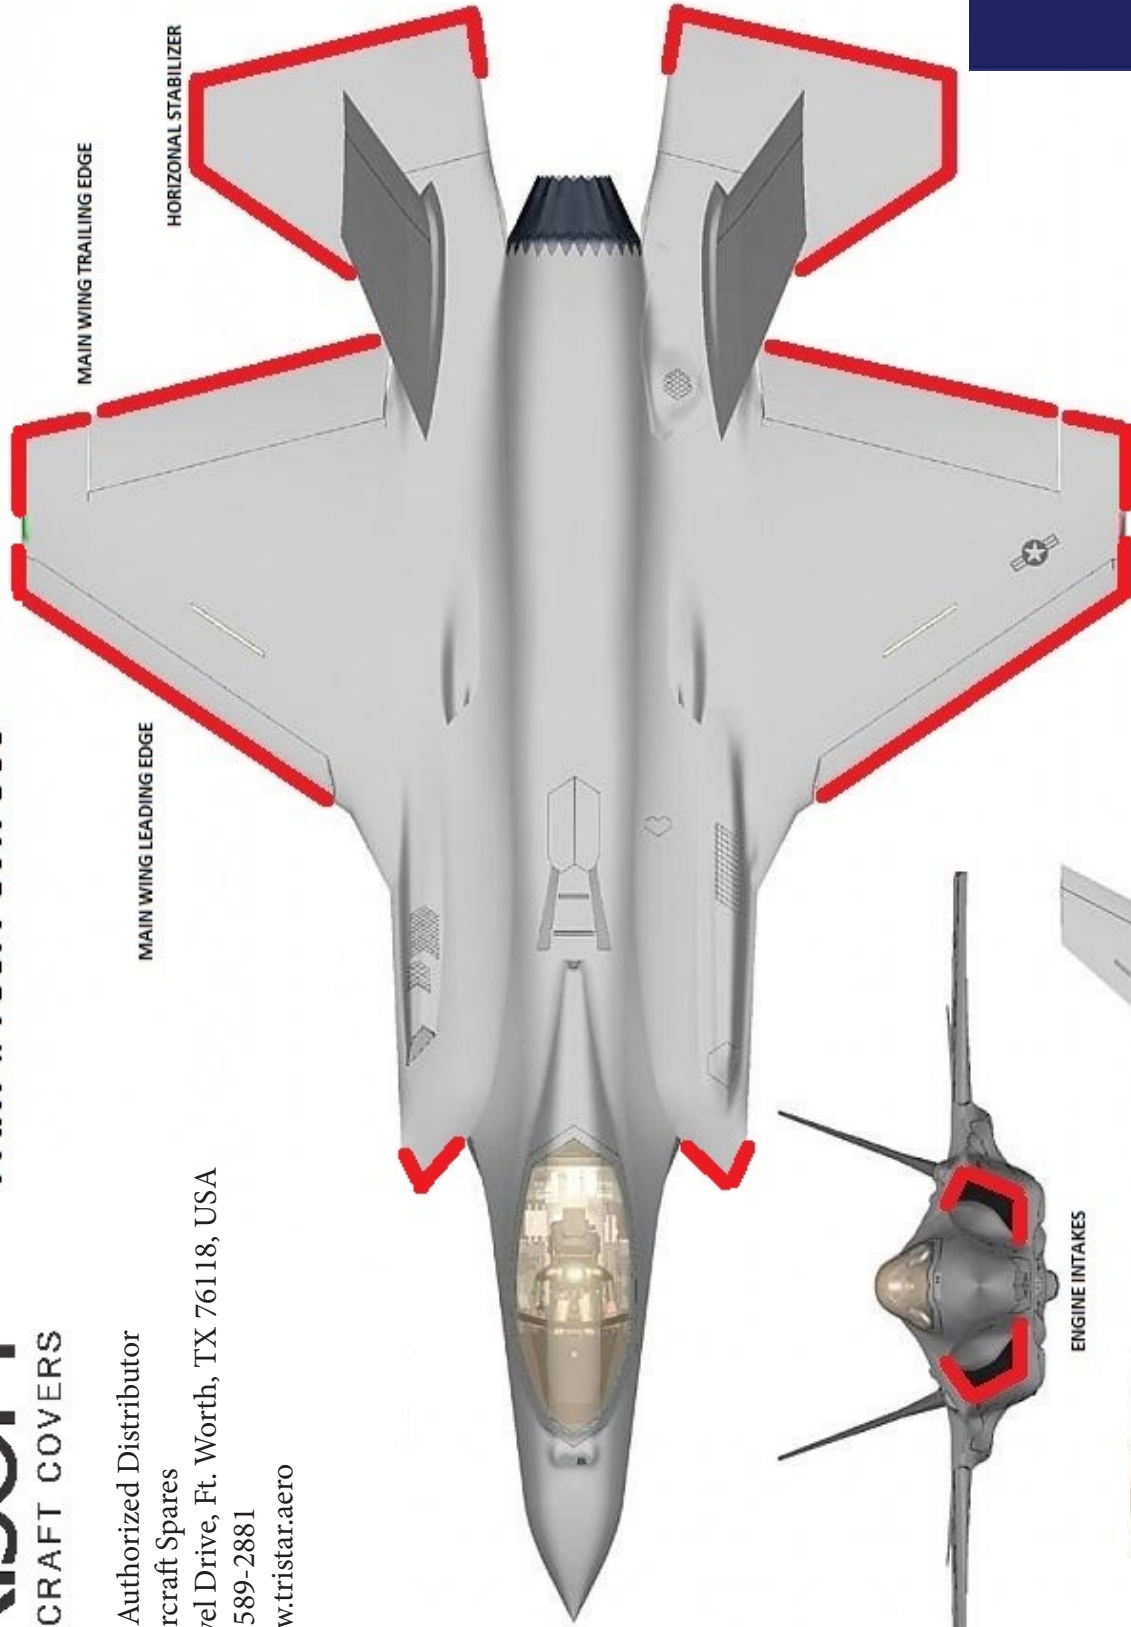

Exclusive Authorized Distributor
TriStar Aircraft Spares
2506 Gravel Drive, Ft. Worth, TX 76118, USA
HQ: 817-589-2881
Web: www.tristar.aero

1. **ADDITIONAL COVERS:**
2. Access Doors FWD/AFT
   - Small Access Panels FWD/AFT