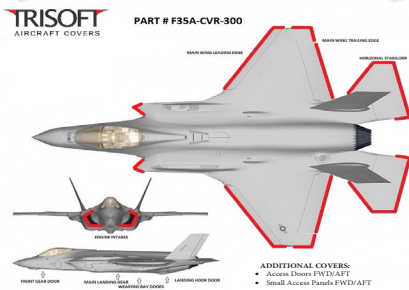

Aircraft Spares

P/N F35A-CVR-300

SEE REVERSE FOR APPLICATION DETAILS

Shipped FOB Ft. Worth, Texas

TRISOFT

AIRCRAFT COVERS Lockheed F-35A PROTECTION KIT

KIT INCLUDES THE FOLLOWING:

PART	LOCATION	EDGE
F35A-AD-A	Aft Access Door Right	FWD
F35A-AD-A	Aft Access Door Left	FWD
F35A-AD-C	Aft Access Door Right	AFT
F35A-AD-C	Aft Access Door Left	AFT
F35A-AD-B	Aft Access Doors	BASE
F35A-OWD-A & B	Outer Weapon Doors	FWD
F35A-OWD-C & D	Outer Weapon Doors	AFT
F35A-IWD-A & B	Inner Weapon Doors	FWD
F35A-IWD-C	Inner Weapon Doors	AFT
F35A-SOWD-A	Secondary Outer Weapon Door	FWD
F35A-SOWD-B	Secondary Outer Weapon Door	AFT
F35A-FMLD-A & B	Fwd Main Landing Gear Door	FWD
F35A-FMLD-E	Fwd Main Landing Gear Door	AFT
F35A-FMLD-C & D	Fwd Main Landing Gear Door	BASE
F35A-AMLD-A & B	Aft Main Landing Gear Door	AFT
F35A-AMLD-C	Aft Main Landing Gear Door	BASE
F35A-RSAP-A	Right Small Access Panel	FWD
F35A-RSAP-C	Right Small Access Panel	AFT
F35A-RSAP-B	Right Small Access Panel	BASE
F35A-LSAP-A	Left Small Access Panel	FWD
F35A-LSAP-C	Left Small Access Panel	AFT
F35A-LSAP-B	Left Small Access Panel	BASE
F35A-RND-A & B	Fwd Right Nose Gear Door	FWD
F35A-RND-C	Fwd Right Nose Gear Door	AFT
F35A-LND-A & B	Fwd Left Nose Gear Door	FWD
F35A-LND-C	Fwd Left Nose Gear Door	AFT
F35A-MWL-A, B, C, D	Main wing (Leading Edge)	FWD
F35A-MWT-A, B, C, D	Main wing (Trailing Edge)	AFT
F35A-MWS-A	Main wing Side	FWD
F35A-MWS-B	Main wing Side	AFT
F35A-HSL-A, B, C	Horizontal Stabs	FWD
F35A-HST-A, B, C	Horizontal Stabs	AFT
F35A-EI-A, B, C	Engine Intake	FWD
F35A-THD-A, B	Tail Hook Door	FWD
F35A-THD-C, D	Tail Hook Door	AFT