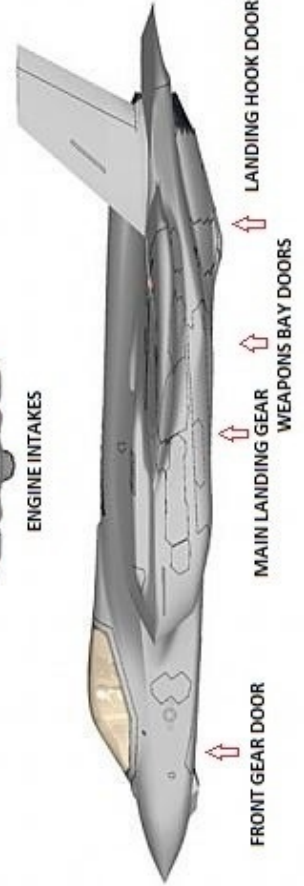

Exclusive Authorized Distributor
TriStar Aircraft Spares
2506 Gravel Drive, Ft. Worth, TX 76118, USA
HQ: 817-589-2881
Web: www.tristar.aero

1. **ADDITIONAL COVERS:**
2. Access Doors FWD/AFT
   - Small Access Panels FWD/AFT